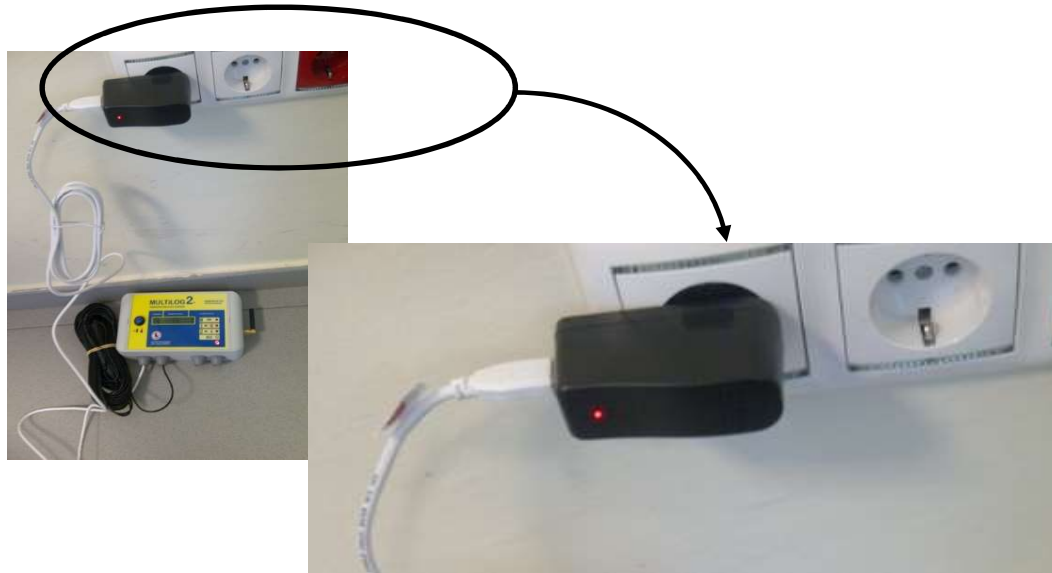

MULTiLOG2 Miscellaneous

USB Mains wall charger ML2WALL

PC Software

Antennae extension

Batteries
x 2

ML2BATT

4.8V 2600mAh square battery pack
Futaba connector (male)